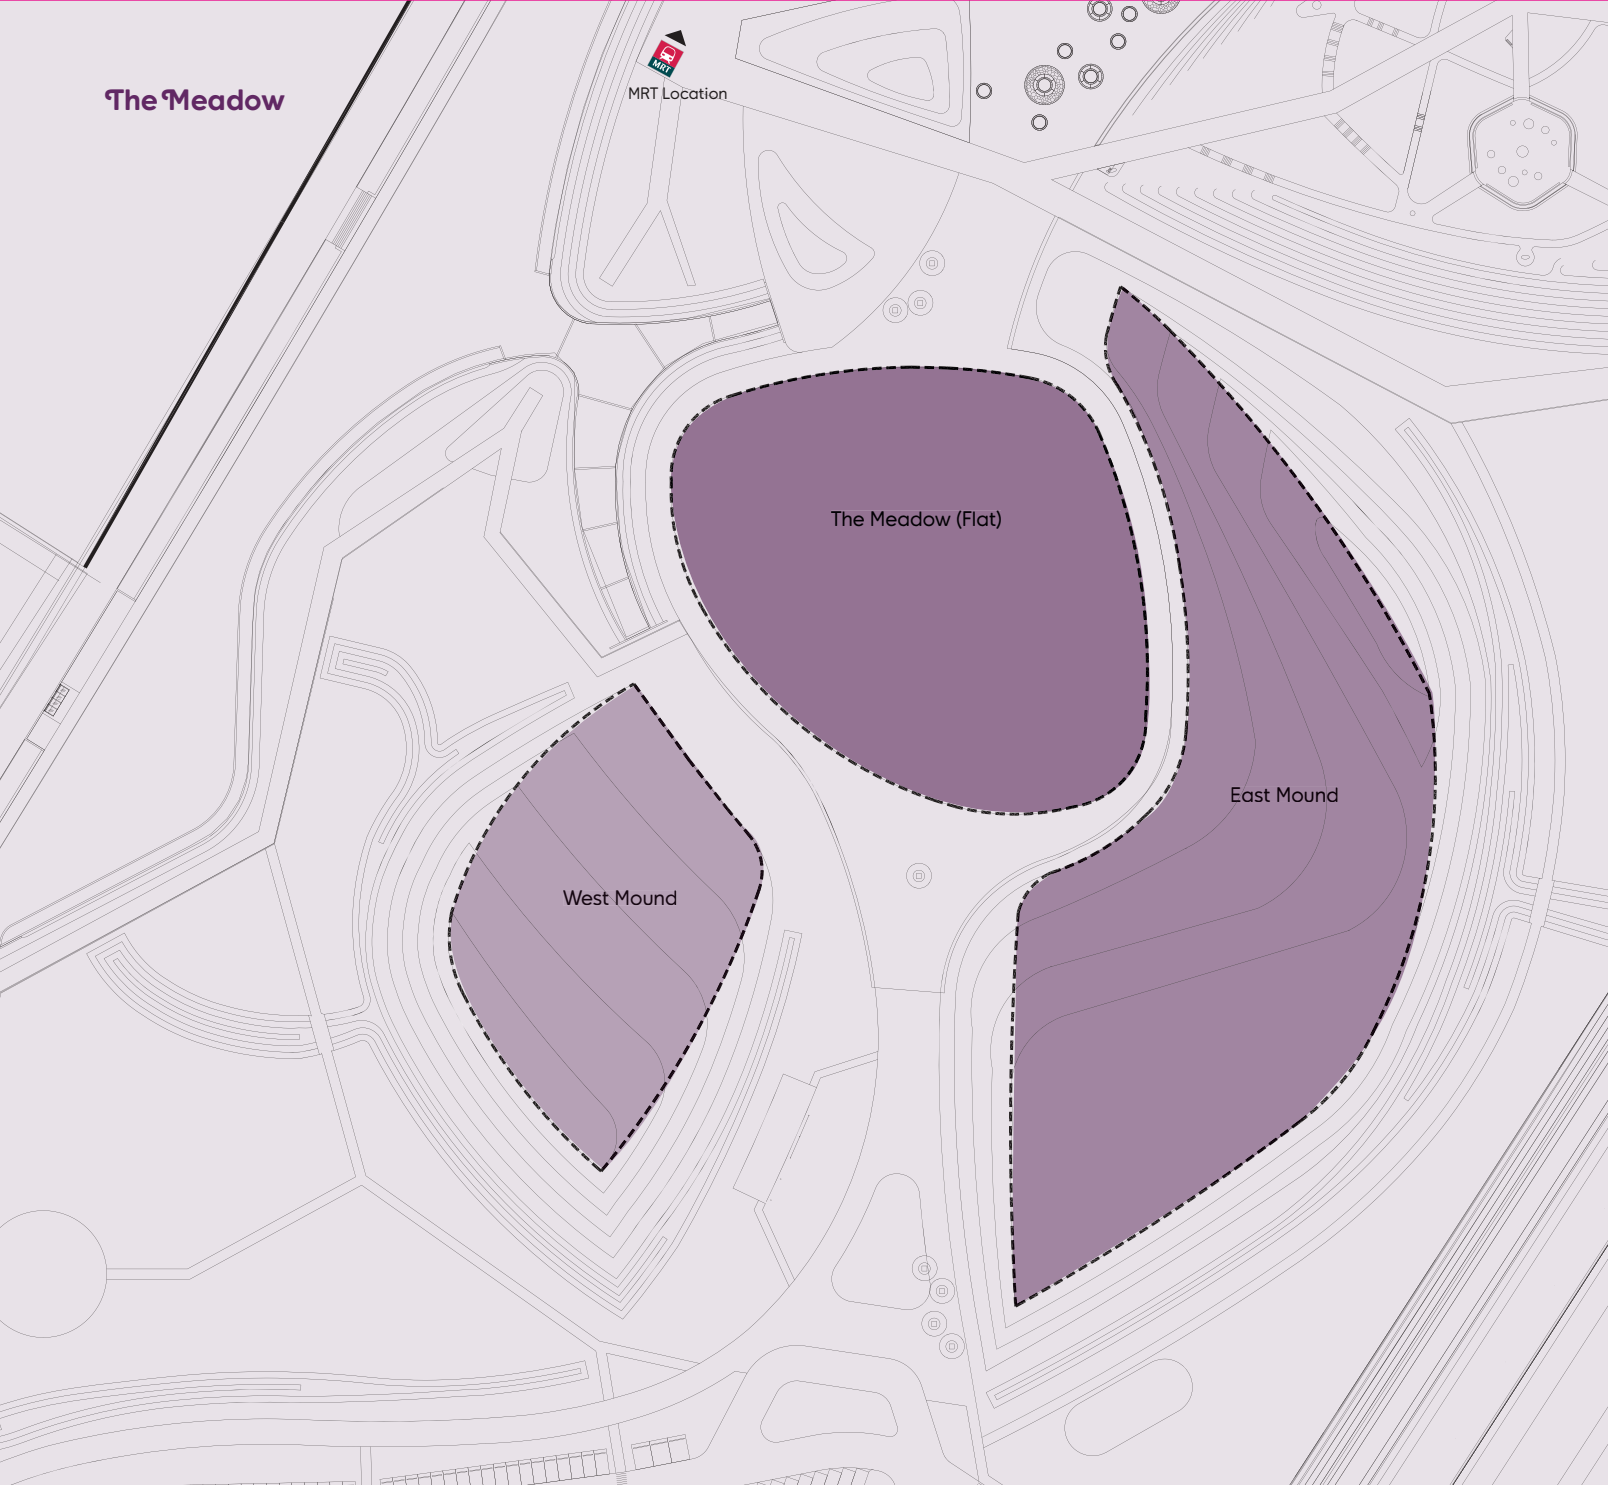

The Meadow

The Meadow is Singapore's largest outdoor garden event space - it boasts a standing capacity of up to 30,000 people. The panoramic view of the iconic Conservatories, Supertrees and Singapore's downtown cityscape provides a stunning backdrop for mega events and nights to remember.

Suitable for

- Concerts
- Festivals and Carnivals
- Incentive Dinners
- Mass Community Events
- Product Launches
- Special-themed Events
- Sports-themed Events

Transport/Access

- Chauffeur-driven Garden Cruisers can be pre-arranged to ferry guests to the venue.
- Nearest carpark is Meadow Gate Carpark with 285 carpark lots.
- About a 3-minute walk from The Meadow Gate Carpark.
- About a 5-minute walk from Bayfront MRT Station.

The Meadow

MRT Location

The Meadow (Flat)

West Mound

East Mound

LOCATION

Size

- 22,000 square metres

Capacity

- Up to 30,000 guests (standing)
- Up to 7,200 guests (theatre seating)
- Up to 3,600 guests (sit-down dinner)

Facilities

- Eastern and western lawns for sitting.
- Nearby power distribution boxes for power consumption.
- Designated access for service vehicles.